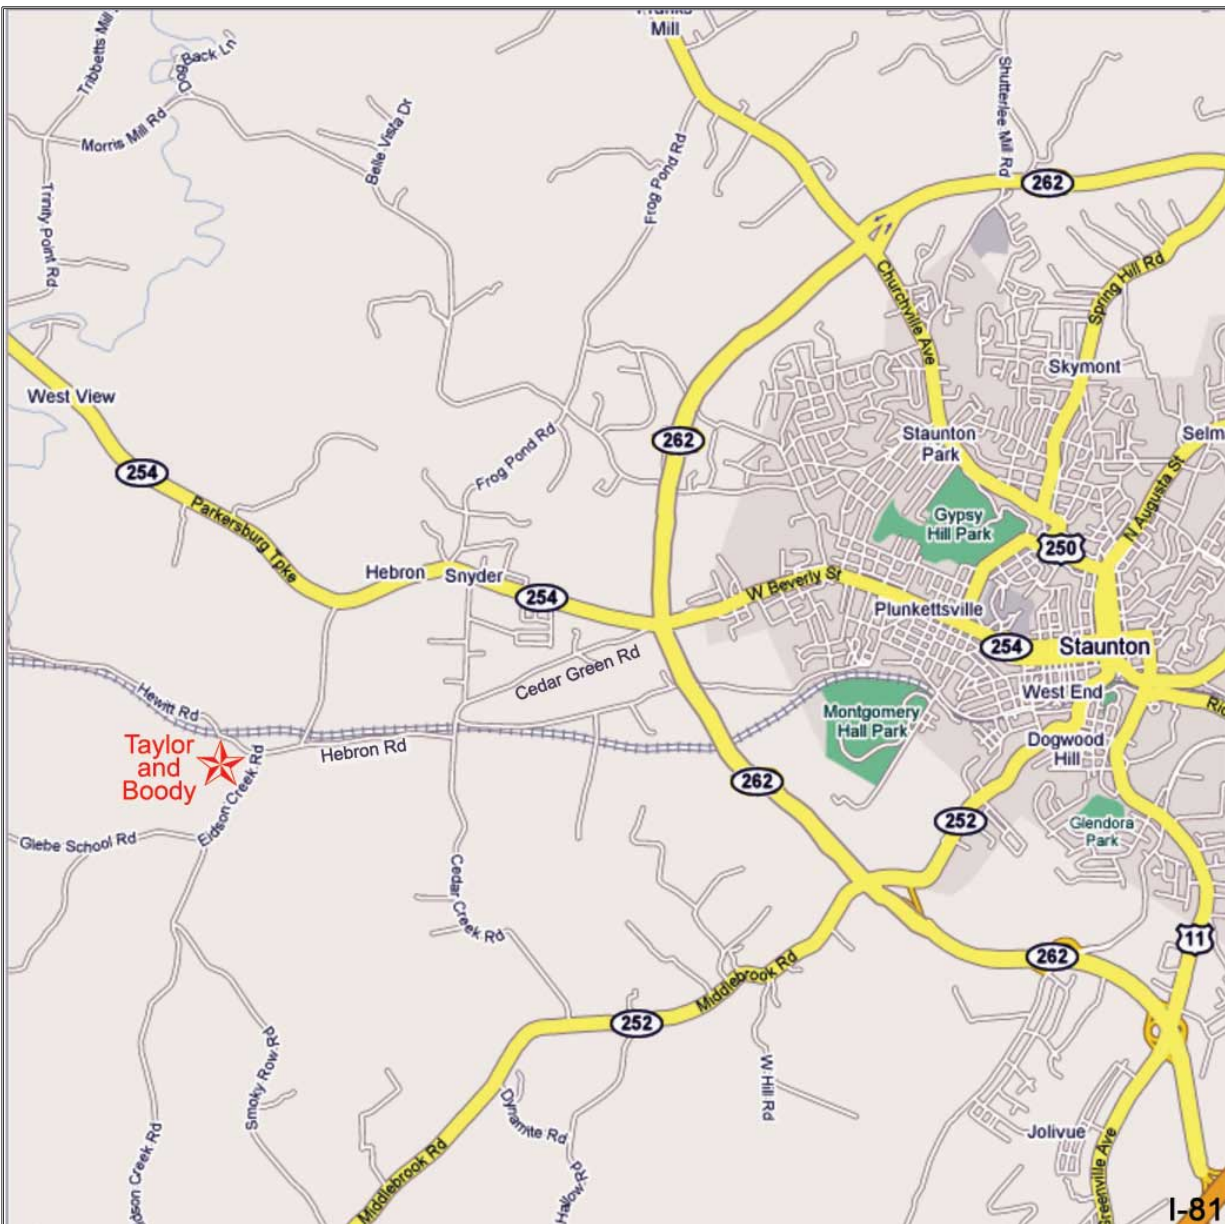

Driving to Taylor and Boody Organbuilders:

- Take exit 220 to route 262
- Take the Parkersburg Pike (route 254) exit from route 262
- Turn left on to Parkersburg Pike
- Turn left on to Cedar Green Road (route 693). This turn comes up pretty quick after you turn on Parkersburg Pike-about 100 yards or so.
- Go about two miles and turn right on to Hebron Road
- Taylor and Boody is about one mile up the left at the intersection of Hebron Road and Eidson Creek Road, across from Hebron Church